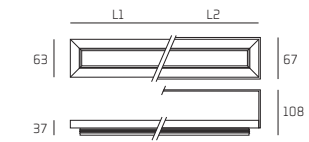

ATLANTIS/E DUPLA		L
2x T5 14W HE / 24W HO	G5	624mm
2x T5 21W HE / 39W HO	G5	924mm
2x T5 28W HE / 54W HO	G5	1224mm
2x T5 35W HE / 49W HO	G5	1524mm
2x T5 80W HO	G5	1524mm