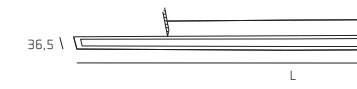

ATLANTIS/E DUPLA		L
2x T5 14W HE / 24W HO	G5	624mm
2x T5 21W HE / 39W HO	G5	924mm
2x T5 28W HE / 54W HO	G5	1224mm
2x T5 35W HE / 49W HO	G5	1524mm
2x T5 80W HO	G5	1524mm